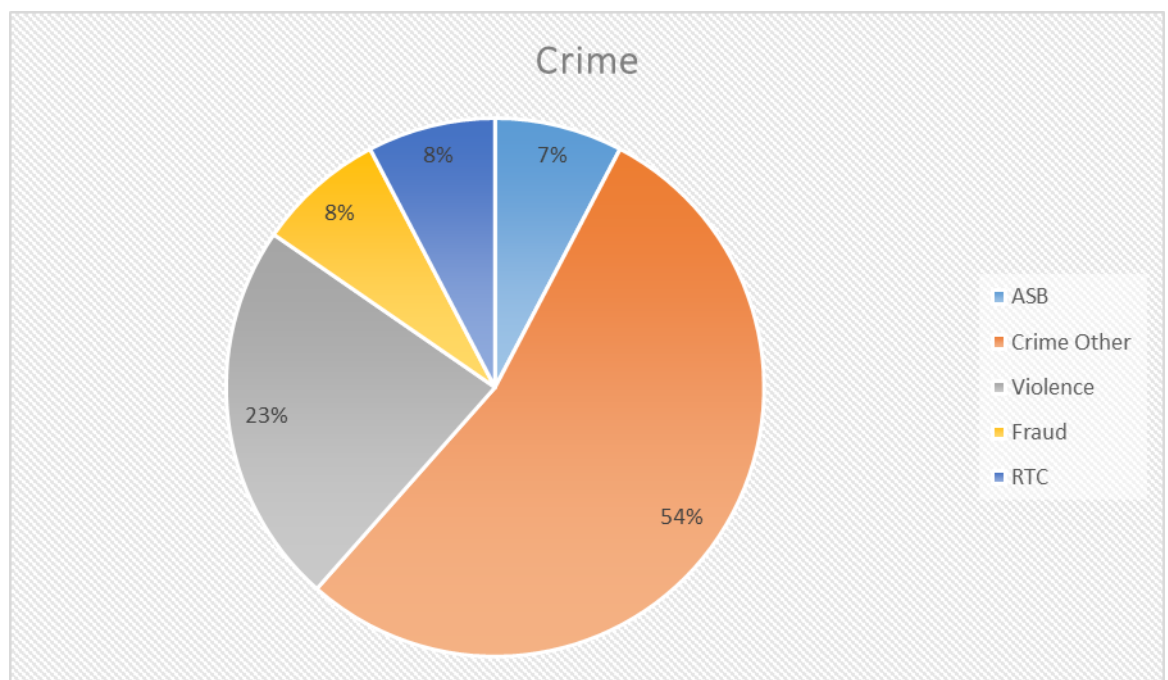

## **SUMMARY**

This report covers the period of **12<sup>th</sup> NOV 2022 to 28<sup>th</sup> DEC 2022**

During this period there were **13** crimes Compared with **13** this same time period last year.

## **CRIME BREAKDOWN**

**ASB – 1**

**Violence – 3**

**Fraud – 1**

**Other crime – 7**

**RTC – 1**

**12<sup>th</sup> NOV 2022 to 28<sup>th</sup> DEC 2022**

## **INFORMATION**

Violence can include nonphysical violence for example public fear, Alarm or distress

As well as our normal patrol activities we have been doing the following:

Provided reassurance visits and extra patrols